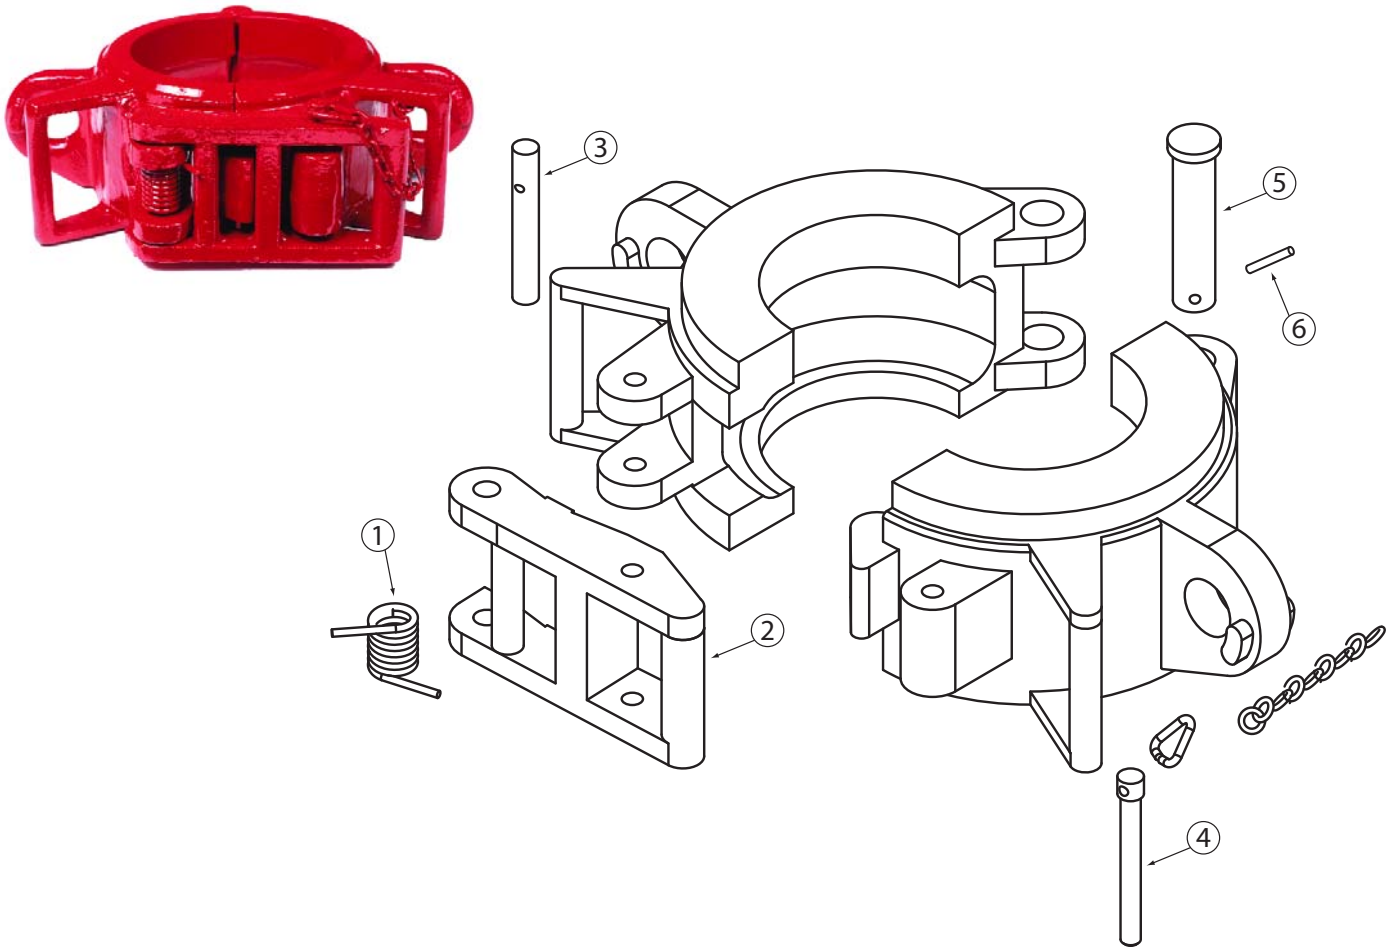

## AOT SINGLE JOINT ELEVATORS

AOT #	RANGE	WT.
E39-039	2 3/8" - 5 1/2"	51.00
E39-200	2 3/8" - 3 1/2"	63.00
E39-210	4" - 5 3/4"	63.00
E39-040	5 3/4" - 7 5/8"	69.00
E39-041	8" - 10 3/4"	98.00
E39-042	11 3/4" - 13 3/8"	130.00
E39-043	14" - 20"	213.00

## REPLACEMENT PARTS FOR SINGLE JOINT ELEVATORS

AOT #	ITEM #	DESCRIPTION	**SPARES	# REQ.	WT.
E39-034	1	2 3/8" - 20" LATCH SPRING	2	1	.08
E39-035	2	2 3/8" - 13 3/8" LATCH		1	5.50
E39-050	3	2 3/8" - 20" LATCH PIN	1		.35
E39-051	4	2 3/8" - 20" LATCH RET PIN ASSY.	1	1	.65
E39-052	5	2 3/8" - 13 3/8" HINGE PIN	1		.75
E39-054	2	14" - 20" LATCH	1		7.00
E39-053	5	14" - 20" HINGE PIN		1	1.00
E39-055	6	2 3/8" - 20" HINGE PIN RETAINING PIN		1	.08
E34568	N/P	SWIVEL SUSPENSION ASSEMBLY		1	19.00